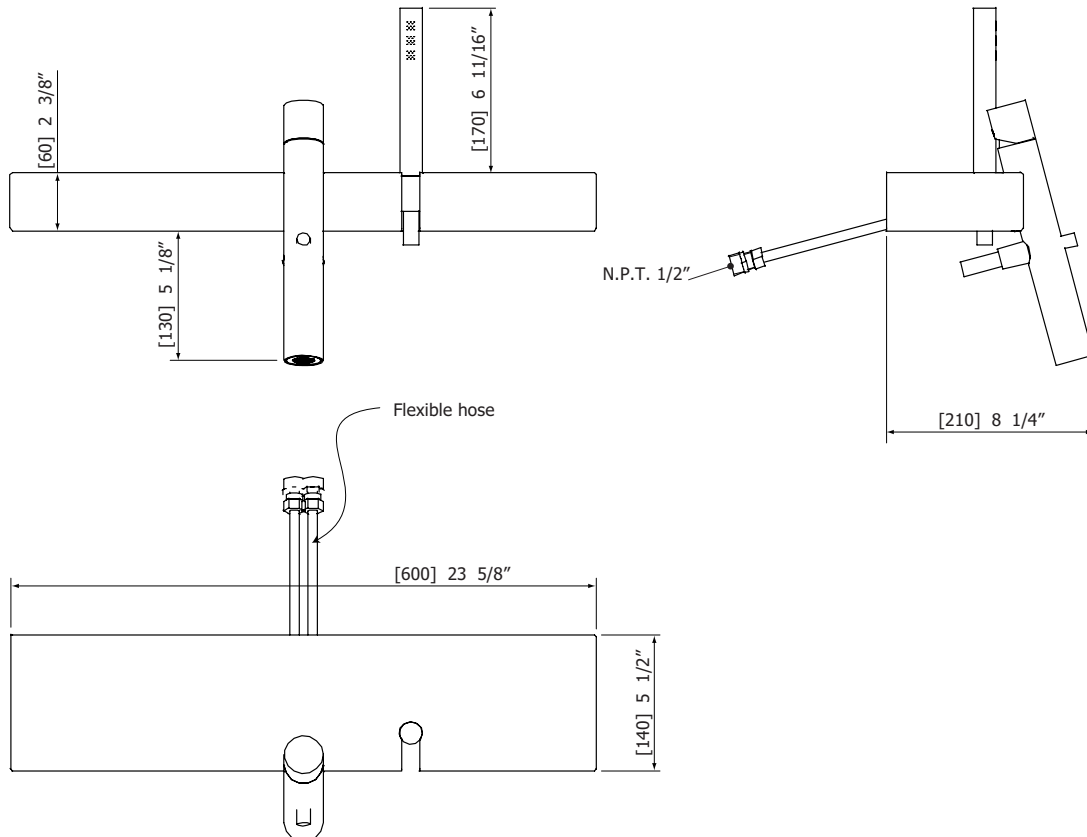

## FEATURES

- Solid brass construction (faucet) and Cristalplant™ (shelf)
- Single volume and temperature control
- Single spray microphone handshower
- 5' reinforced pvc hose
- Aerated water flow
- Ceramic cartridge # ABCA51998
- Pull-button diverter on spout
- 1/2" NPT male connection

## SPECS AT LARGE

Overall spout projection: 8 1/4"      Flow rate tub filler: 5.5 gpm  
 Shelf: 23 5/8" x 5 1/2" x 2 3/8"      Flow rate hdshower: 2.5 gpm

## EXPLOSION PARTS